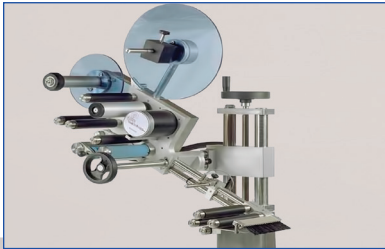

## P500

The Premier P500 is a flexible and versatile applicator designed to apply labels to a wide range of flexible tubes at speeds of up to 60 tubes per minute and offers brand owners the design freedom to create a high quality product appearance at a lower cost compared to printed tubes.

# PremierP500

The P500 features our proven and reliable stepper motor technology which combined with a Siemens PLC touchscreen control system, ensures accuracy of +/-1mm on label placement and very low running costs.

Clear and opaque labels upto 200mm wide can be applied partly or completely around a wide range of standard aluminium or plastic tubes. All parts are designed for quick and easy product changeovers.

The integrated tube feed hopper and air discharge chute give the P500 the flexibility to be installed in any part of the production facility and be controlled by a single operator. A range of thermal or hotfoil printer options are also available.

## Features

- 304 stainless steel enclosure
- Interlocked guarding to CE standards
- Stepper driven label head
- Siemens PLC control system
- Touchscreen HMI with 500 product recipes
- Tool-free adjustments for quick changeover