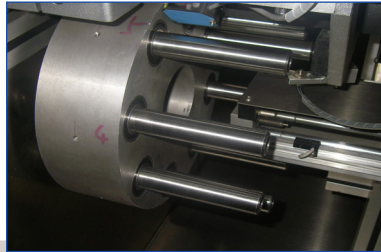

## P500

The Premier P500 is a flexible and versatile applicator designed to apply labels to a wide range of flexible tubes at speeds of up to 60 tubes per minute and offers brand owners the design freedom to create a high quality product appearance at a lower cost compared to printed tubes.

# PremierP500

The P500 features our proven and reliable stepper motor technology which combined with a Siemens PLC touchscreen control system, ensures accuracy of +/-1mm on label placement and very low running costs.

Clear and opaque labels upto 200mm wide can be applied partly or completely around a wide range of standard aluminium or plastic tubes. All parts are designed for quick and easy product changeovers.

The integrated tube feed hopper and air discharge chute give the P500 the flexibility to be installed in any part of the production facility and be controlled by a single operator. A range of thermal or hotfoil printer options are also available.

## Features

- 304 stainless steel enclosure
- Interlocked guarding to CE standards
- Stepper driven label head
- Siemens PLC control system
- Touchscreen HMI with 500 product recipes
- Tool-free adjustments for quick changeover